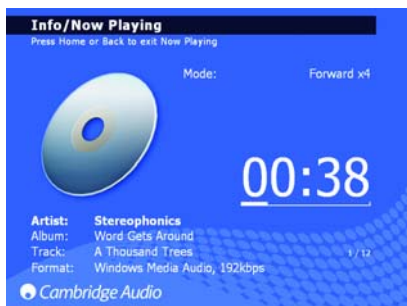

640H ADDENDUM - ENGLISH

This 640H contains the very latest software with some additional features that are not included in the manual:

Fast Forward and Rewind - As well as the 'Info/Now Playing' screen now having a track progress bar, it is also now possible to fast forward and rewind through a track. Use ► (Right Arrow) or ◀ (Left Arrow) to start fast forward or rewind; press either again to speed up. Use the ● (Select button) to resume play.